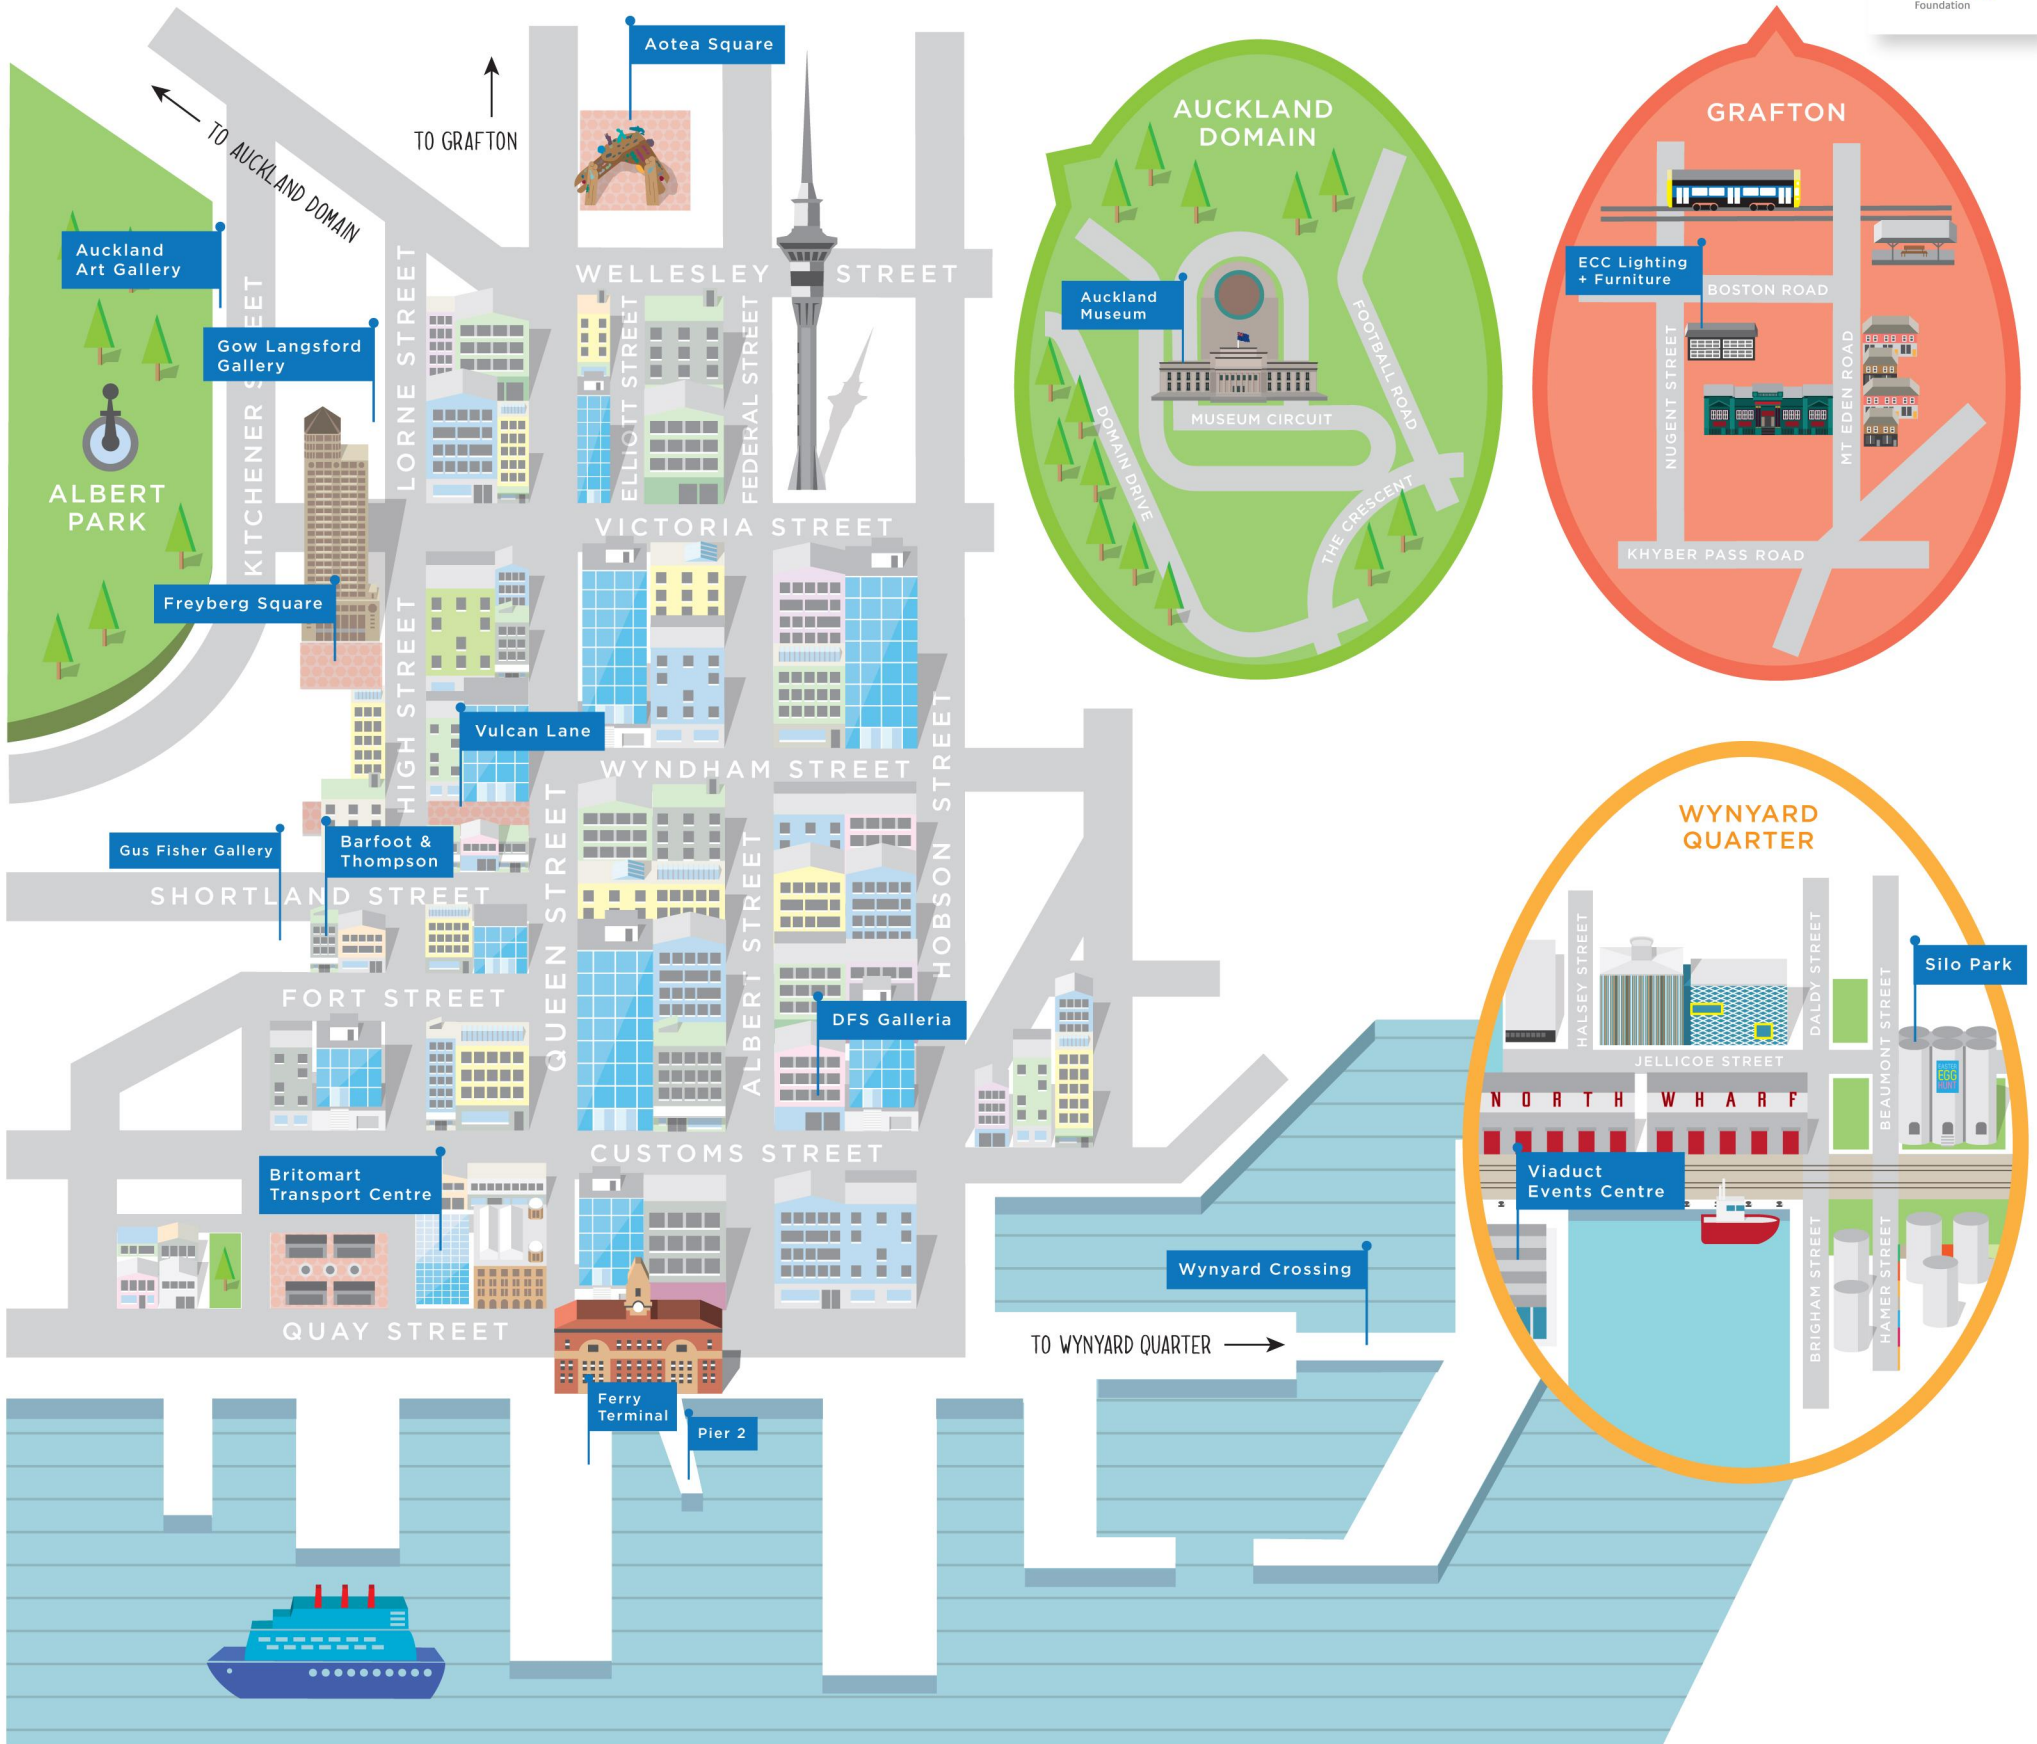

WELCOME TO THE HEART OF AUCKLAND CITY

THERE ARE 46 EGGS IN THIS ZONE. HOW MANY CAN YOU FIND?

● OUTDOOR ● INDOOR ● UNDER COVER

● I'M OUT FOR A SPECIAL 'EGGSIBITION' ON THE 14TH APRIL AND FROM THE 17TH APRIL CAN BE VIEWED AT AUCKLAND MUSEUM