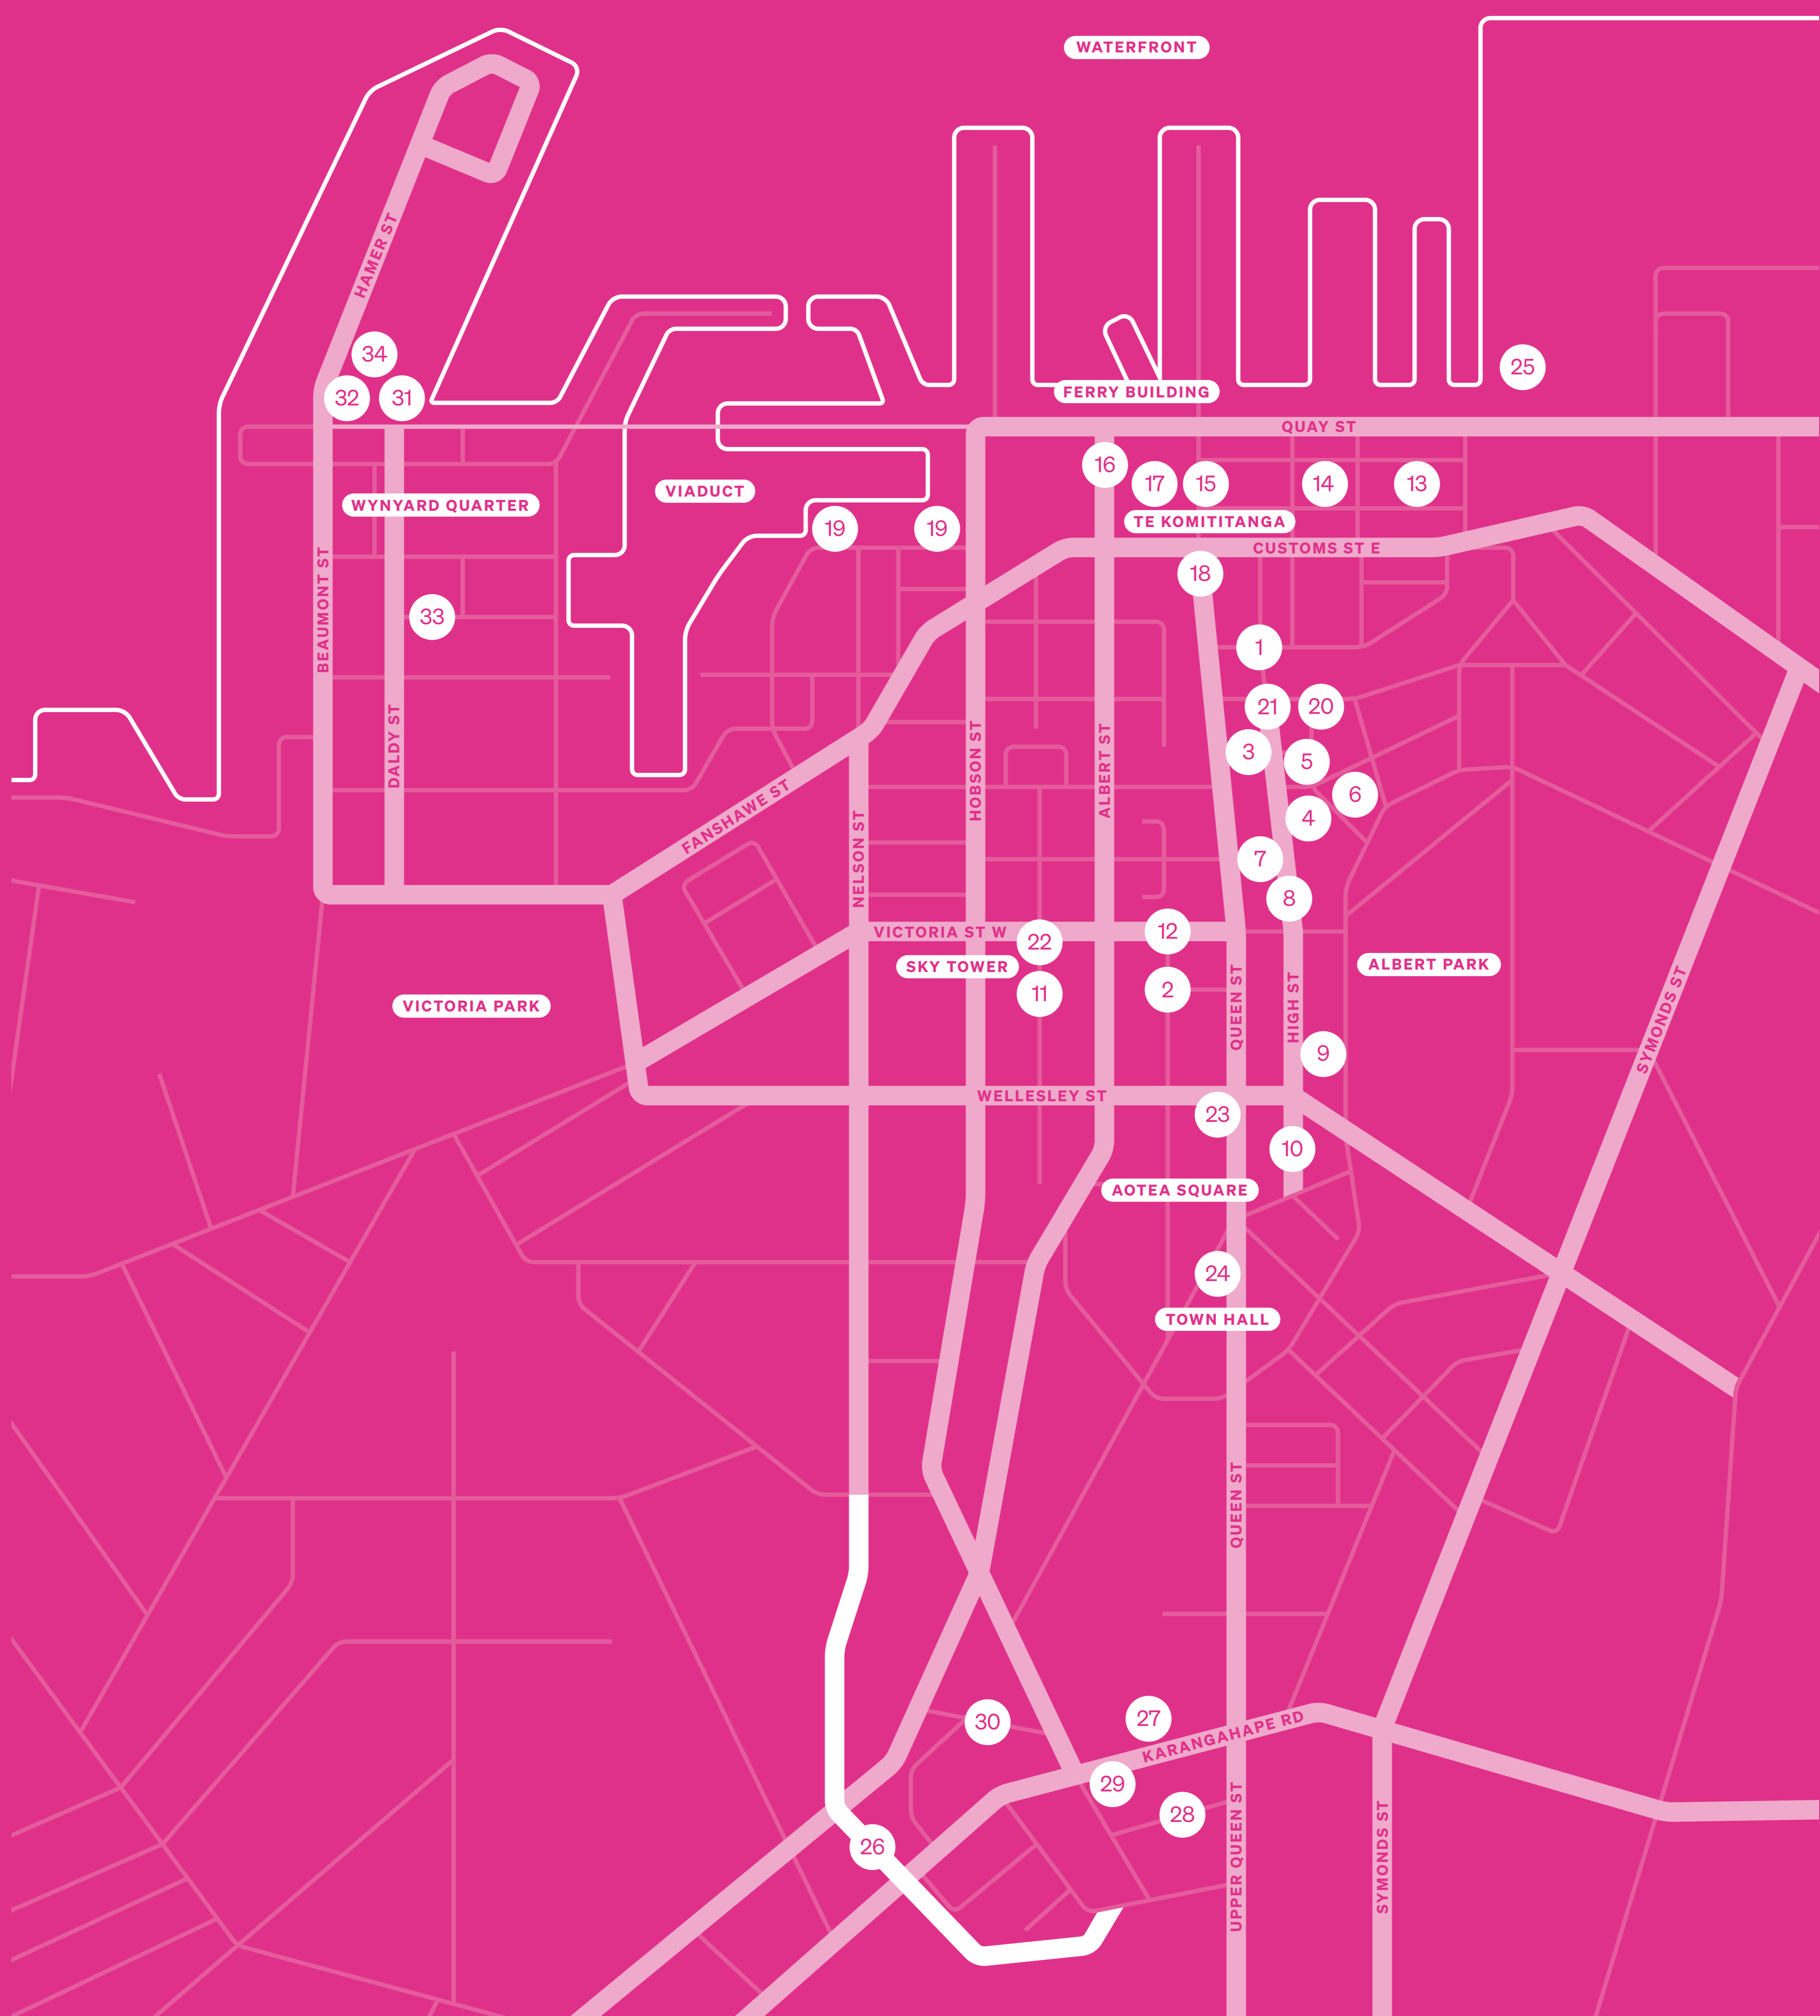

CITY OF COLOUR

6-22 MAY

Let Colour Take Over
Over 50 diverse art & light installations

CITY CENTRE

- 1 **Te Puna o Te Ao Marama — The Spring of the Land of Light**
Teare Turehahi
FORT ST / JEAN BATTEN PL
- 2 **The Emancipation Reflection**
Chichi Nyangoni
ELLIOTT ST / DARBY ST
- 3 **Flow**
Jarrod Barrow
VULCAN LN
- 4 **Starburst**
FREYBERG SQUARE STEPS
- 5 **Pasifika Fia Fia Showcase**
Tai Nimo & Luca Walton
ELLEN MELVILLE CENTRE
- 6 **Disco Plates**
Department of Arts
CHANCERY SQUARE
- 7 **CIRCUIT**
DURHAM ST EAST
- 8 **Droplets**
Bobbie Gray & Lara Thomas
LITTLE HIGH ST
- 9 **Forest of Light**
La Lumiere
KHARTOUM PL

- 19 **Deep Thought, Dodi, Trocto, Icozo and Rhombi**
HYBYCOZO
VIADUCT

- 20 **Incantation Orb**
Suren Unka
3 O'CONNELL ST
- 21 **Odd Even Exhibition**
Caitlyn Manning & Sunhee Moon
ODD EVEN, 5 HIGH ST
- 22 **Sky Tower**
ILLUMINATED
- 23 **The Civic**
ILLUMINATED
- 24 **Auckland Town Hall**
ILLUMINATED
- 25 **Broken Sovereignty**
Daniel John Corbett Sanders
THE LIGHTSHIP, BLEDISLOE WHARF

KARANGAHAPE RD

- 26 **Te Ara I Whiti — The Lightpath for City of Colour**
ACCESS FROM EAST ST & NELSON ST
- 27 **Higher & Higher**
Angus Muir
ST KEVIN'S ARCADE
- 28 **We Cross Waves**
Suren Unka
CROSS ST OVERBRIDGE

AUCKLAND HARBOUR BRIDGE

Vector Lights for City of Colour
AUCKLAND HARBOUR BRIDGE

Plus, over 20 landmarks, buildings and storefronts will be dressed for City of Colour

Including: The Civic Theatre, ASB Waterfront Theatre, Queen Street Lights, Custom House, Queens Arcade and more
How many can you spot?