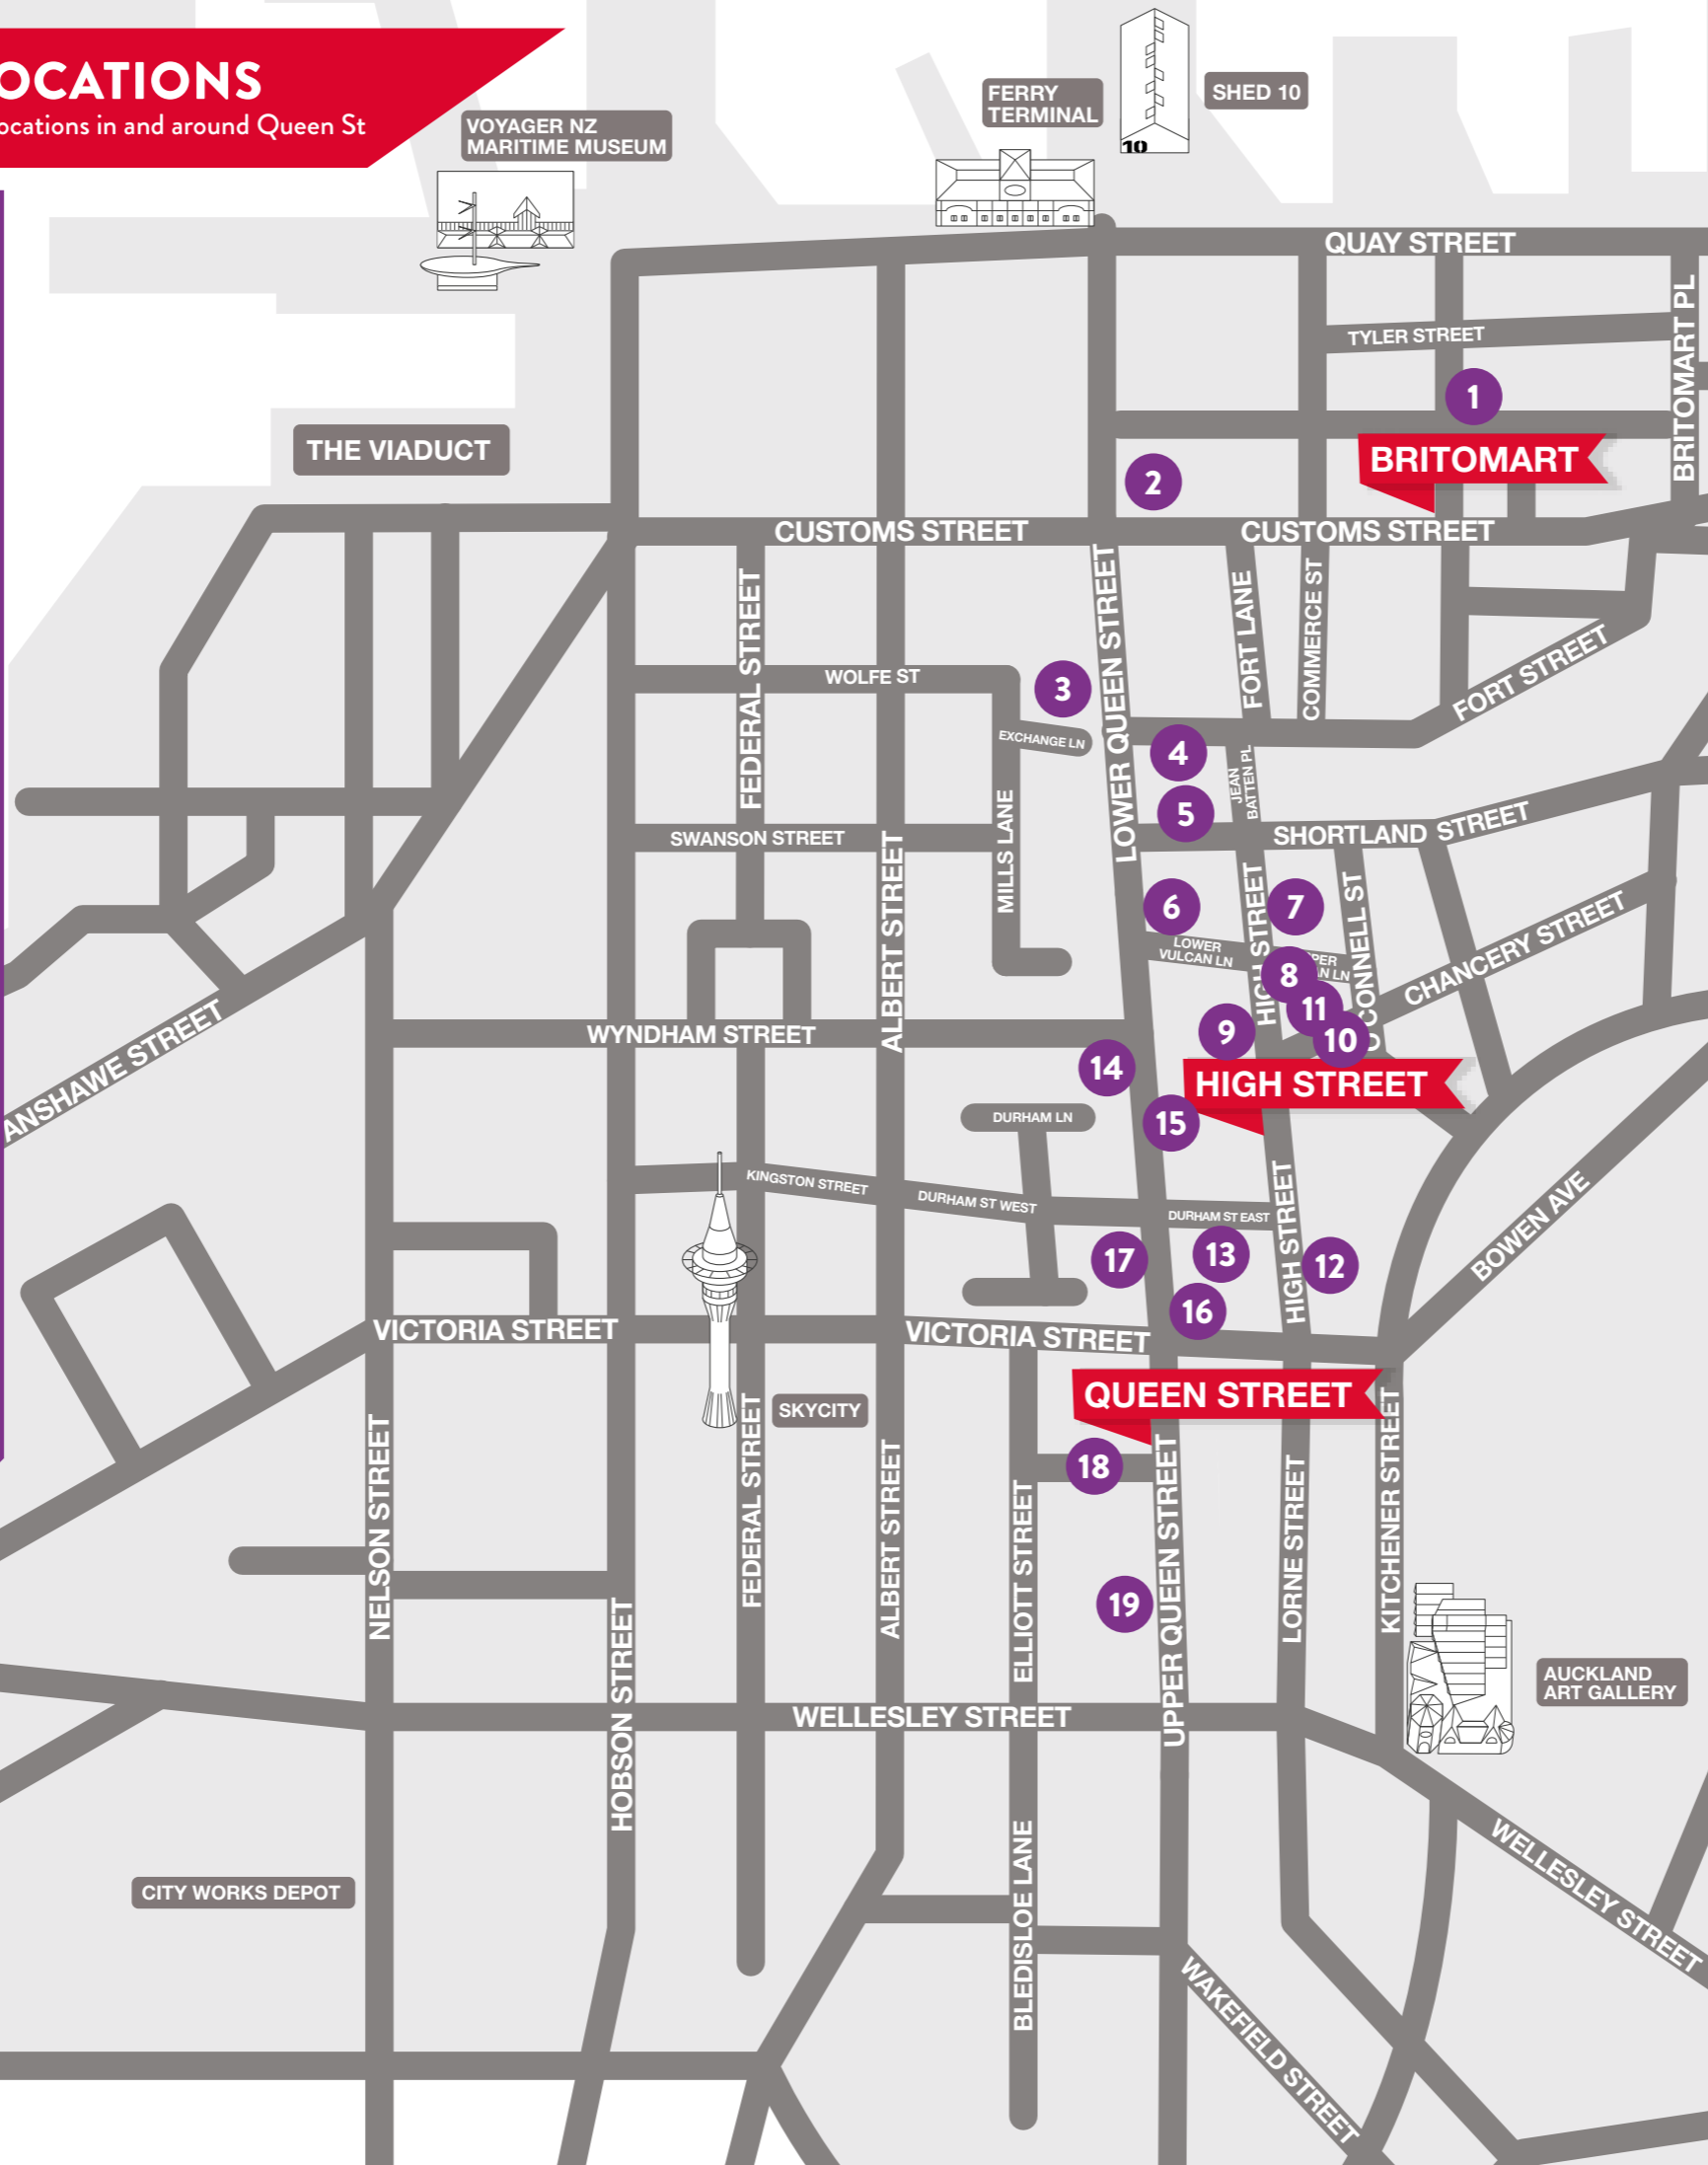

PERFORMANCE LOCATIONS

Over 90 performances at 20 on street locations in and around Queen St

- 1 BRITOMART
- 2 R.M.WILLIAMS QUEEN ST
- 3 WESTPAC QUEEN ST
- 4 FORT ST
- 5 BNZ QUEEN ST
- 6 LOWER VULCAN LANE
- 7 HIGH ST EXTENDED FOOTPATH
- 8 HIGH ST (ROAD)
- 9 GAZE BALCONY HIGH ST
- 10 FREYBERG SQ
- 11 ELLEN MELVILLE CENTRE
- 12 OPPOSITE LITTLE HIGH ST
- 13 DURHAM ST EAST
- 14 CNR WYNDHAM & QUEEN STS
- 15 SEPHORA QUEEN ST
- 16 FARMERS QUEEN ST
- 17 MECCA QUEEN ST
- 18 DARBY ST
- 19 SMITH & CAUGHEY'S QUEEN ST
- 20 VICTORIA PARK MARKET

QUEEN STREET

- › Bivouac Outdoor
- › Champions
- › Chemist Warehouse*
- › Coach*
- › Cotton On
- › Cotton On Body
- › Cue*
- › Daiso
- › Daniel Wellington*
- › Dior
- › Farmers
- › Foot Locker
- › From N to Z
- › Glassons
- › Global Culture*
- › H&M*
- › Hannahs
- › Hattitude
- › Hype DC*
- › Icebreaker
- › Inspired
- › JB HiFi
- › Just Jeans*
- › Kathmandu
- › King of Cards
- › Le Creuset*
- › LemonTree Organics
- › LookSharp
- › Louis Vuitton
- › Lululemon*
- › Lush
- › Macpac Queen St
- › Marbecks
- › Max Fashion
- › Mecca*
- › Mecca Maxima
- › Michael Hill Jewellers
- › Nespresso*
- › NZ Fabrics & Yarn
- › Origani*
- › Overland*
- › Pandora*
- › Partridge Jewellers
- › Password/Natural Line/Nutrikon
- › Pat Menzies*
- › PB Technology
- › Peter Alexander*
- › Pharmville*
- › Pieces
- › Platypus*
- › Prada*
- › R.M.Williams
- › Rodd & Gunn
- › Rodd & Gunn Popup
- › Scarpa*
- › Sephora*
- › Shampoo n Things
- › Shosha
- › Sketchers Lower Queen
- › Sketchers Mid Queen
- › Smith & Caughey's*
- › Stirling Sports
- › Sunglass Style
- › SuperDry*
- › Swarovski*
- › T Galleria*
- › T2
- › Team America's Cup Store
- › The Body Shop*
- › The Cashmere Company*
- › The Kitchen Shop
- › Typo*
- › Ueno
- › Unichem Pharmacy 104 Queen Street
- › Unichem Pharmacy 238 Queen Street
- › Walker & Hall*
- › Wild Kiwi
- › Yoyoso*