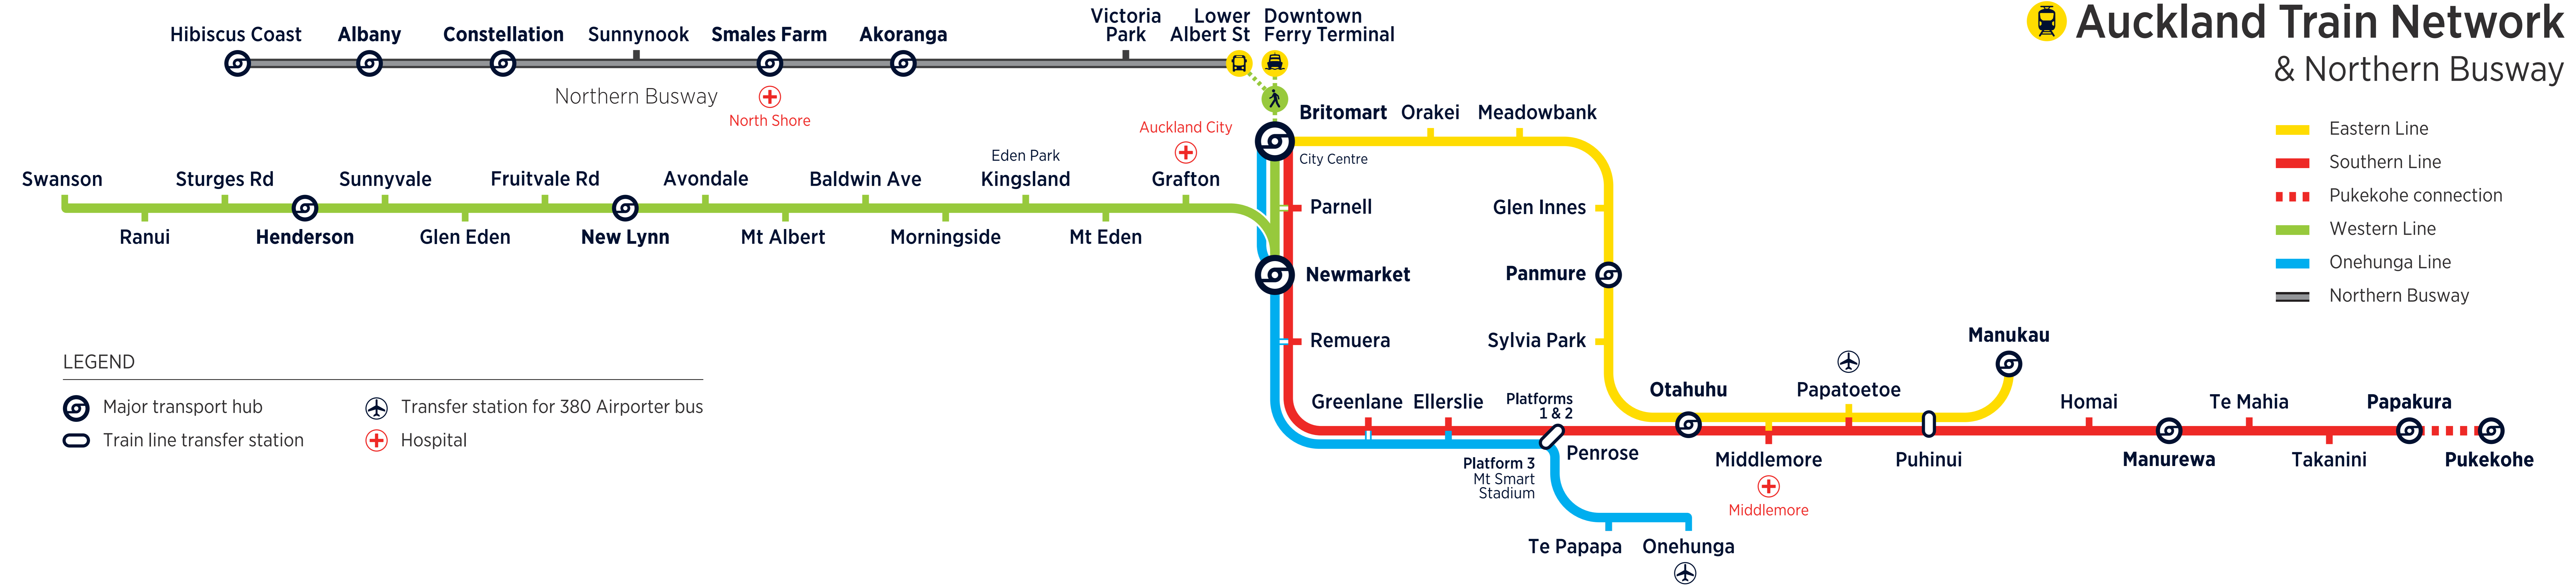

Auckland Train Network & Northern Busway

LEGEND

- Major transport hub
- Train line transfer station
- Transfer station for 380 Airporter bus
- Hospital

- Eastern Line
- Southern Line
- Pukekohe connection
- Western Line
- Onehunga Line
- Northern Busway